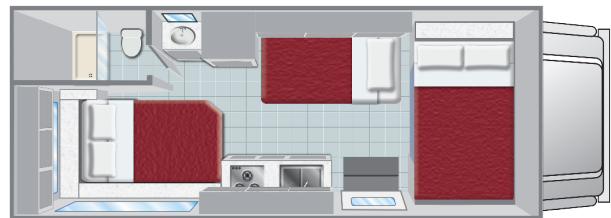

ELECTRICAL

Auxiliary Battery and Generator	YES
TV with DVD	YES
AM/FM Radio with CD	YES
12V Interior Lighting	YES

INTERIOR

	in.	cm.
Height	82	208
Width	95	241

KITCHEN & BATHROOM FEATURES

Wash Basin	YES
Shower	YES
Toilet	YES
Water Heater	YES
Heater & Thermostat	YES
Kitchen Sink	YES
Range (Stove)	YES
Microwave	YES
Refrigerator	YES

CAPACITIES

	gal.	ltr.
Water Heater	6	22
Fresh Water	40	151
Gray Water Tank	37	140
Black Water Tank	24	90
Propane Tank	14	53
Gasoline Tanks	55	208

**D
A
Y**

**N
I
G
H
T**

BED DIMENSIONS

	in.	cm.
Cab-Over		
• Length	95	241
• Width	54	137
• Clearance	24	60
Dinette		
• Length	74	188
• Width	46	116
Permanent		
• Length	80	203
• Width	54	137

* The above drawing and floorplan are examples only. Sleeping capacities do not mean like number of adults or full size teenagers can be accommodated comfortably. The features, bed sizes, and amenities listed are representative and may be changed, added, or deleted without notice. The numerical vehicle lengths are approximate. Specific floor plans or models will vary and cannot be reserved or guaranteed.