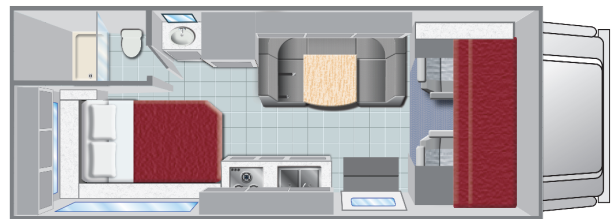

ELECTRICAL

Auxiliary Battery and Generator	YES
TV with DVD	YES
AM/FM Radio with CD	YES
12V Interior Lighting	YES

INTERIOR

	in.	cm.
Height	82	208
Width	95	241

KITCHEN & BATHROOM FEATURES

Wash Basin	YES
Shower	YES
Toilet	YES
Water Heater	YES
Heater & Thermostat	YES
Kitchen Sink	YES
Range (Stove)	YES
Microwave	YES
Refrigerator	YES

CAPACITIES

	gal.	ltr.
Water Heater	6	22
Fresh Water	40	151
Gray Water Tank	37	140
Black Water Tank	24	90
Propane Tank	14	53
Gasoline Tanks	55	208

**D
A
Y**

**N
I
G
H
T**

BED DIMENSIONS

	in.	cm.
Cab-Over		
• Length	95	241
• Width	54	137
• Clearance	24	60
Dinette		
• Length	74	188
• Width	46	116
Permanent		
• Length	80	203
• Width	54	137